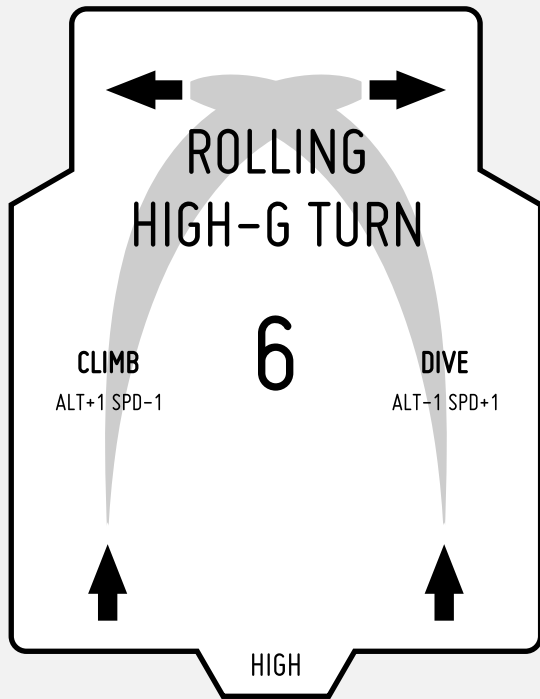

**AI
Maneuver
Templates**
for Hexagonal
Base (FW)

+++ A4 +++
Print or Laser cut

OKB-14

**AI
Maneuver
Templates**
for Hexagonal
Base (FW)

+++ A4 +++
Print or Laser cut

OKB-14