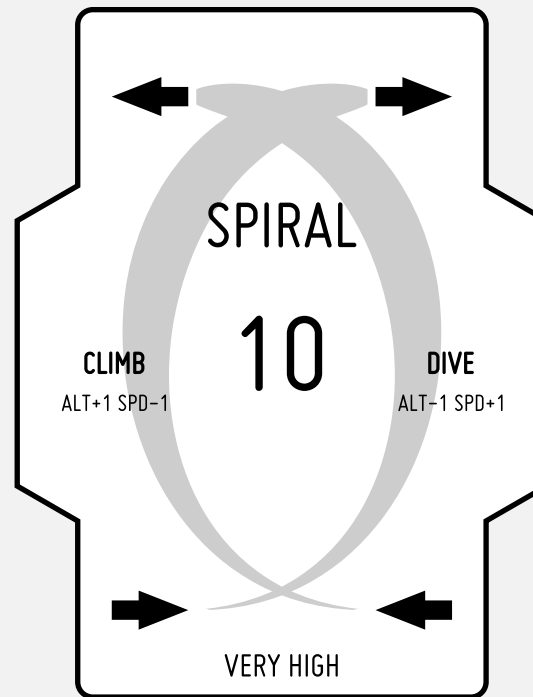

**AI
Maneuver
Templates**
for Hexagonal
Base (FW)

+++ A4 +++
Print or Laser cut

OKB-14

**AI
Maneuver
Templates**
for Hexagonal
Base (FW)

+++ A4 +++
Print or Laser cut

OKB-14